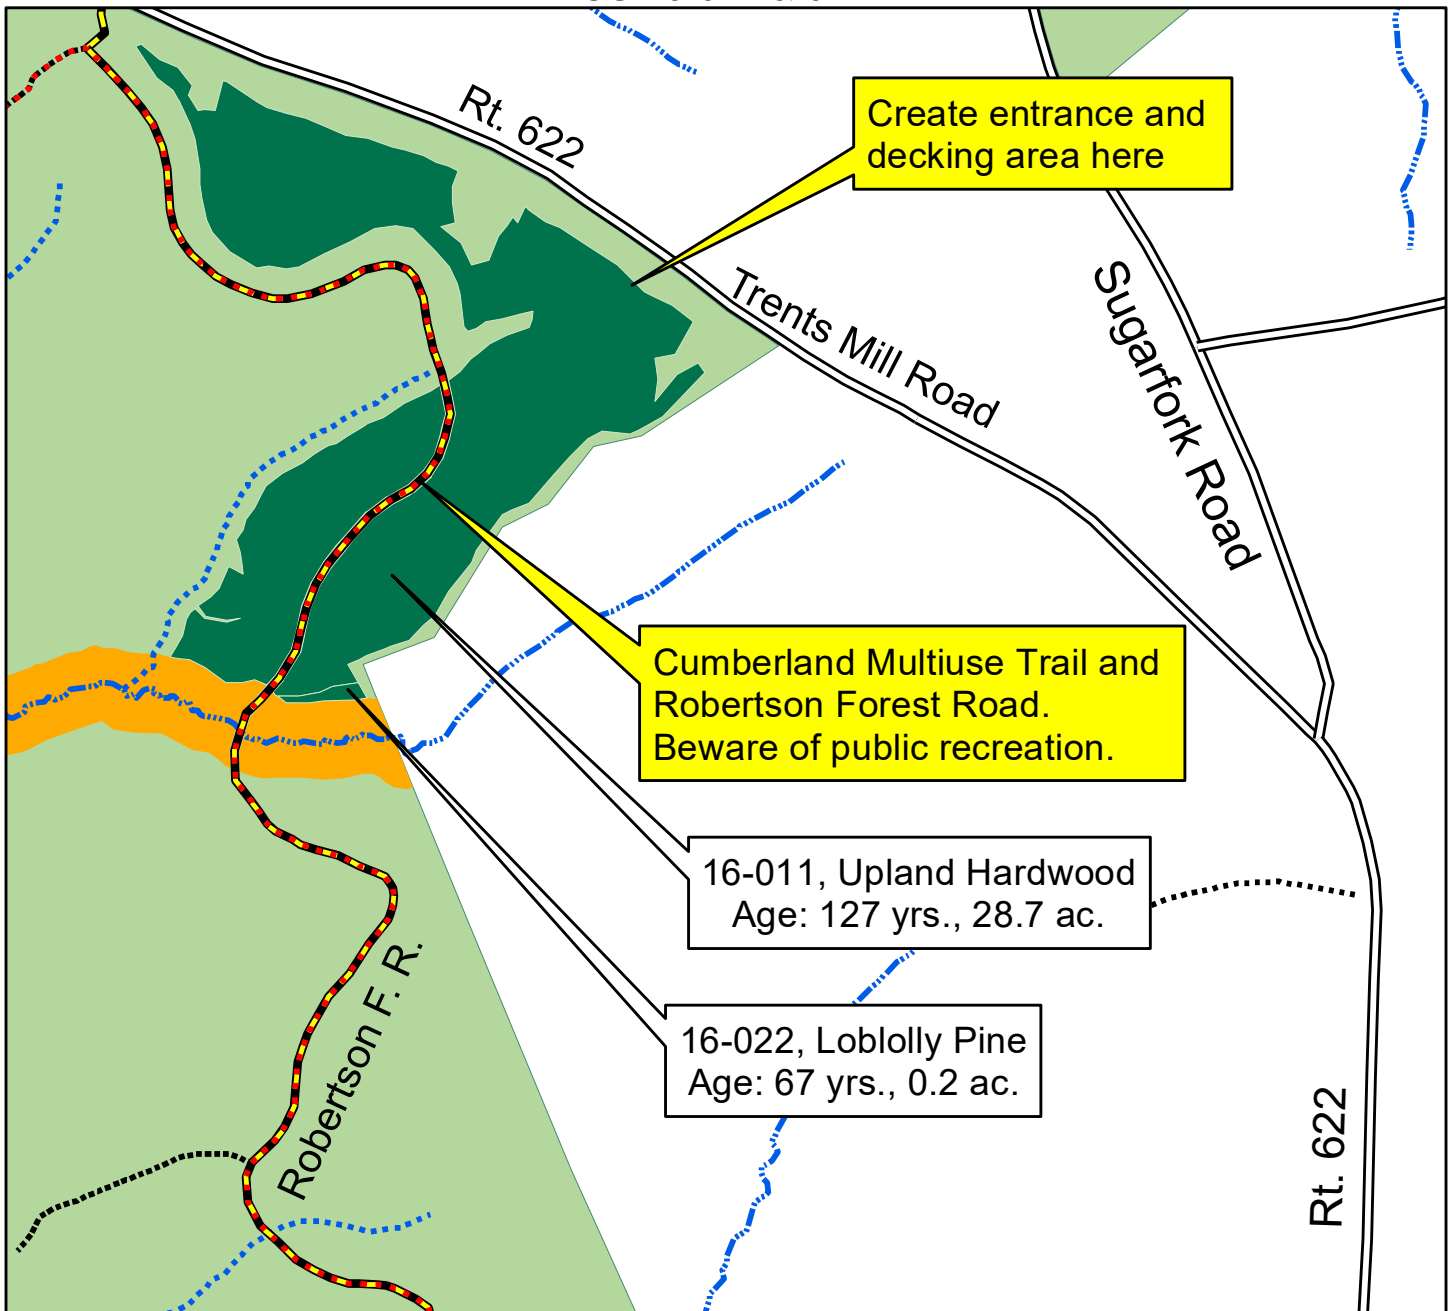

Cumberland State Forest

CU 16-011 & 022

Timber Harvest: Final Harvest of Pfeiffer 16; Stand 011 (Upland Hdwd, 28.7 acres) and Stand 022 (Loblolly Pine, 0.2 acres). Total Harvest = 28.9 acres.